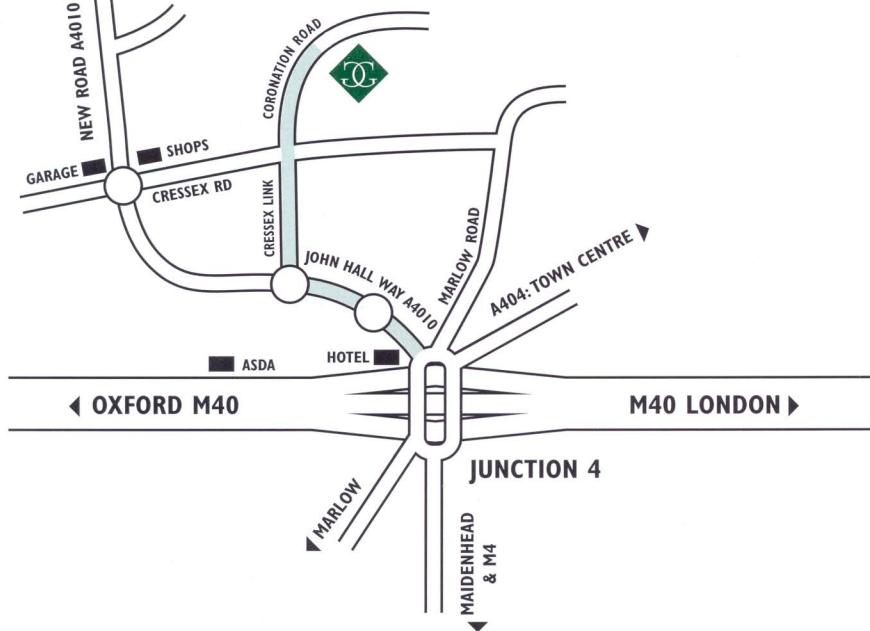

# Greengate Furniture Ltd.

St. George's Works  
Coronation Road  
High Wycombe  
Bucks  
HP12 3GG

Tel: 01494 755400

From the M40 Junction 4:  
Exit by the hotel onto the A4010 (John Hall Way)  
At the second mini-roundabout turn right into Cressex Link  
Continue straight ahead at the traffic lights.  
The factory is half a mile on your right hand side.

### **Driving Directions coming from London on the M40**

- Exit the M40 motorway at **Junction 4** (Handy Cross)
- On the motorway exit ramp, position yourself in the **second from right-hand lane**, marked A4010
- Follow the lane around the roundabout then exit onto John Hall Way, the A4010, signposted **Aylesbury**
- Continue **straight over** the first mini-roundabout
- At the second mini-roundabout, turn right into **Cressex Link**
- At the traffic lights, continue **straight over**.
- Greengate is approximately **half a mile** on the right hand side.

### **Driving Directions coming from Oxford on the M40**

- Exit the M40 motorway at **Junction 4** (Handy Cross)
- On the motorway exit ramp, position yourself in the **left-hand lane**, marked A4010
- Take the first exit from the roundabout on to John Hall Way, the A4010, signposted **Aylesbury**
- Continue **straight over** the first mini-roundabout
- At the second mini-roundabout, turn right into **Cressex Link**
- At the traffic lights, continue **straight over**.
- Greengate is approximately **half a mile** on the right hand side.