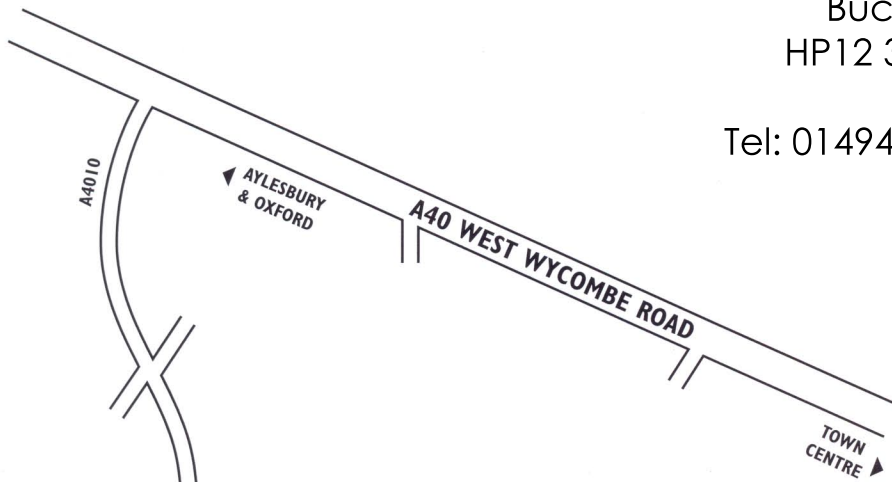

# Greengate Furniture Ltd.

St. George's Works  
Coronation Road  
High Wycombe  
Bucks  
HP12 3GG

Tel: 01494 755400

From the M40 Junction 4:  
Exit by the hotel onto the A4010 (John Hall Way)  
At the second mini-roundabout turn right into Cressex Link  
Continue straight ahead at the traffic lights.  
The factory is half a mile on your right hand side.

### **Driving Directions coming from London on the M40**

- Exit the M40 motorway at **Junction 4** (Handy Cross)
- On the motorway exit ramp, position yourself in the **second from right-hand lane**, marked A4010
- Follow the lane around the roundabout then exit onto John Hall Way, the A4010, signposted **Aylesbury**
- Continue **straight over** the first mini-roundabout
- At the second mini-roundabout, turn right into **Cressex Link**
- At the traffic lights, continue **straight over**.
- Greengate is approximately **half a mile** on the right hand side.

### **Driving Directions coming from Oxford on the M40**

- Exit the M40 motorway at **Junction 4** (Handy Cross)
- On the motorway exit ramp, position yourself in the **left-hand lane**, marked A4010
- Take the first exit from the roundabout on to John Hall Way, the A4010, signposted **Aylesbury**
- Continue **straight over** the first mini-roundabout
- At the second mini-roundabout, turn right into **Cressex Link**
- At the traffic lights, continue **straight over**.
- Greengate is approximately **half a mile** on the right hand side.